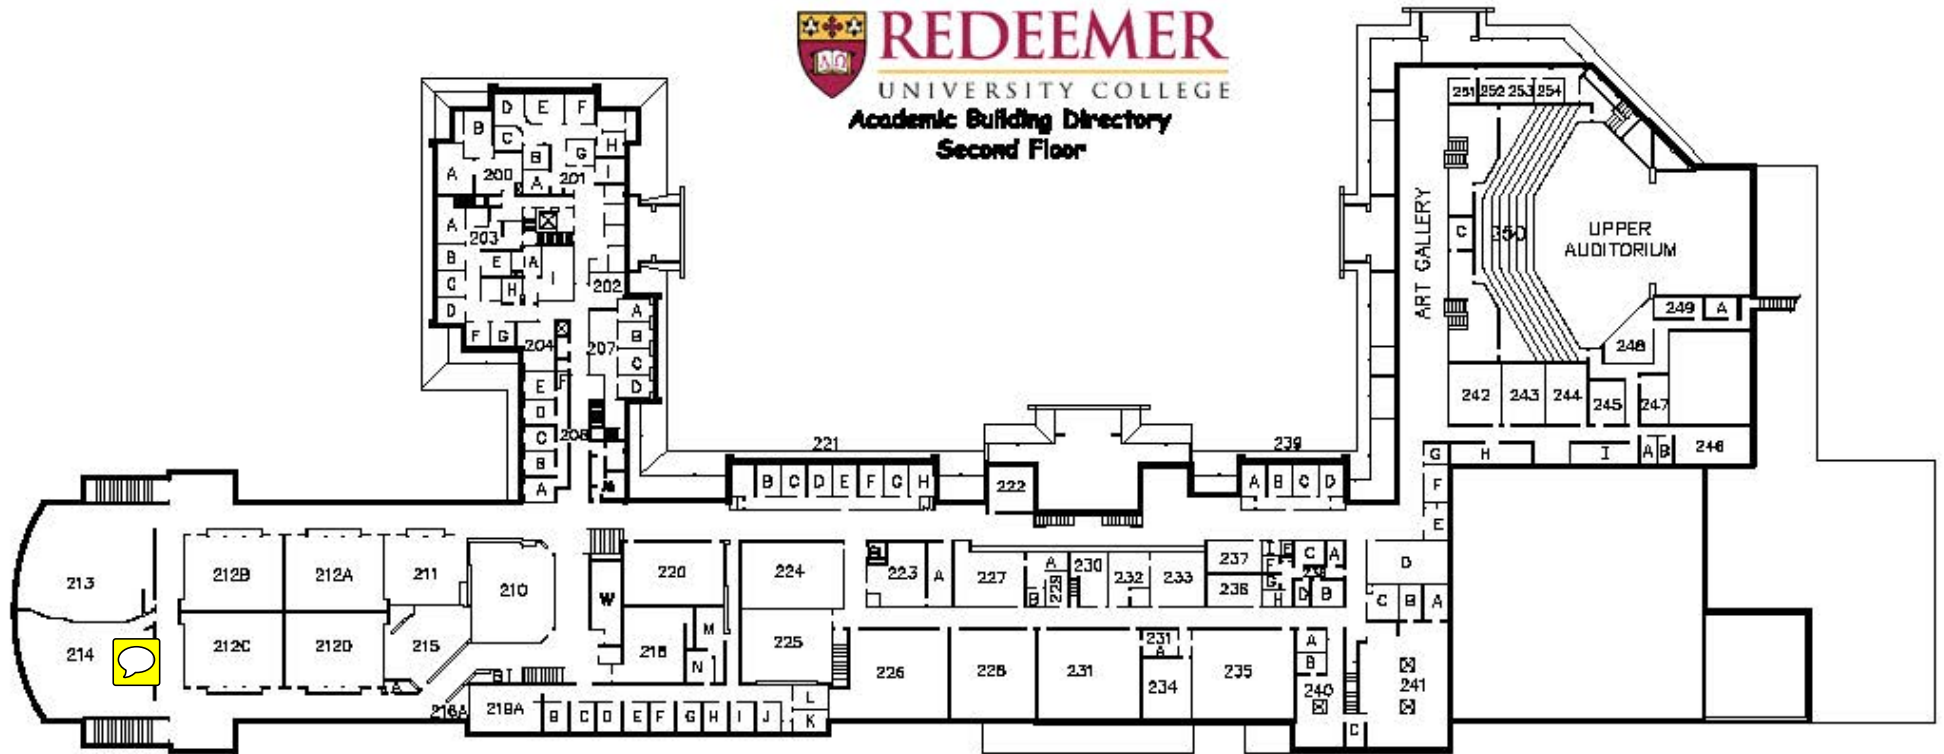

REDEEMER

University College

CAMPUS MAP

REDEEMER

UNIVERSITY COLLEGE

Academic Building Directory First Floor

LEGEND

- 100 Student Services/Recruitment/CLEAR
- 100X Chaplain
- 101 Academic Office
- 102 Deans/Research & Development
- 103 Information Technology
- 107 Psychology/Language Lab
- 108 Computer Lab
- 109 Teaching Computer Lab
- 110 Library
- 110D Teacher Education Resource Centre
- 111 Faculty Office Pod
- 113 Executive Dining Hall**
- 114 Student Senate Office
- 116 Bookstore
- 120 Dining Hall

- 123 Market/Williams Coffee Pub
- 124 Food Services
- 124A Refresh
- 125 Music Centre
- 126A Security Office
- 127 Faculty Office Pod
- 128 Faculty Office Pod
- 129 Campus Services/Box Office
- 129A Meeting Room
- 130 Auditorium
- 144 Studio Theatre
- 148 Maintenance
- 150 Gymnasium
- 151 Athletic Centre
- 151A Weight Room

- ENT** -Entrance
- E** -Elevator
- P** -Parking
- W** -Women's Washroom
- M** -Men's Washrooms

REDEEMER
UNIVERSITY COLLEGE
Academic Building Directory
Second Floor

LEGEND

- 200 President's Office
- 201 Administration & Finance Office
- 202 Meeting Room
- 203 Advancement Office
- 204 Meeting Room
- 207 Education Department
- 208 Faculty Office Pad
- 210-212 Classrooms
- 213-214 **Lecture Halls**
- 215 Classroom
- 218 Classroom
- 219 Faculty Office Pad
- 220 Classroom
- 221 Faculty Office Pad
- 222 Writing Centre
- 223 Computer Science Lab