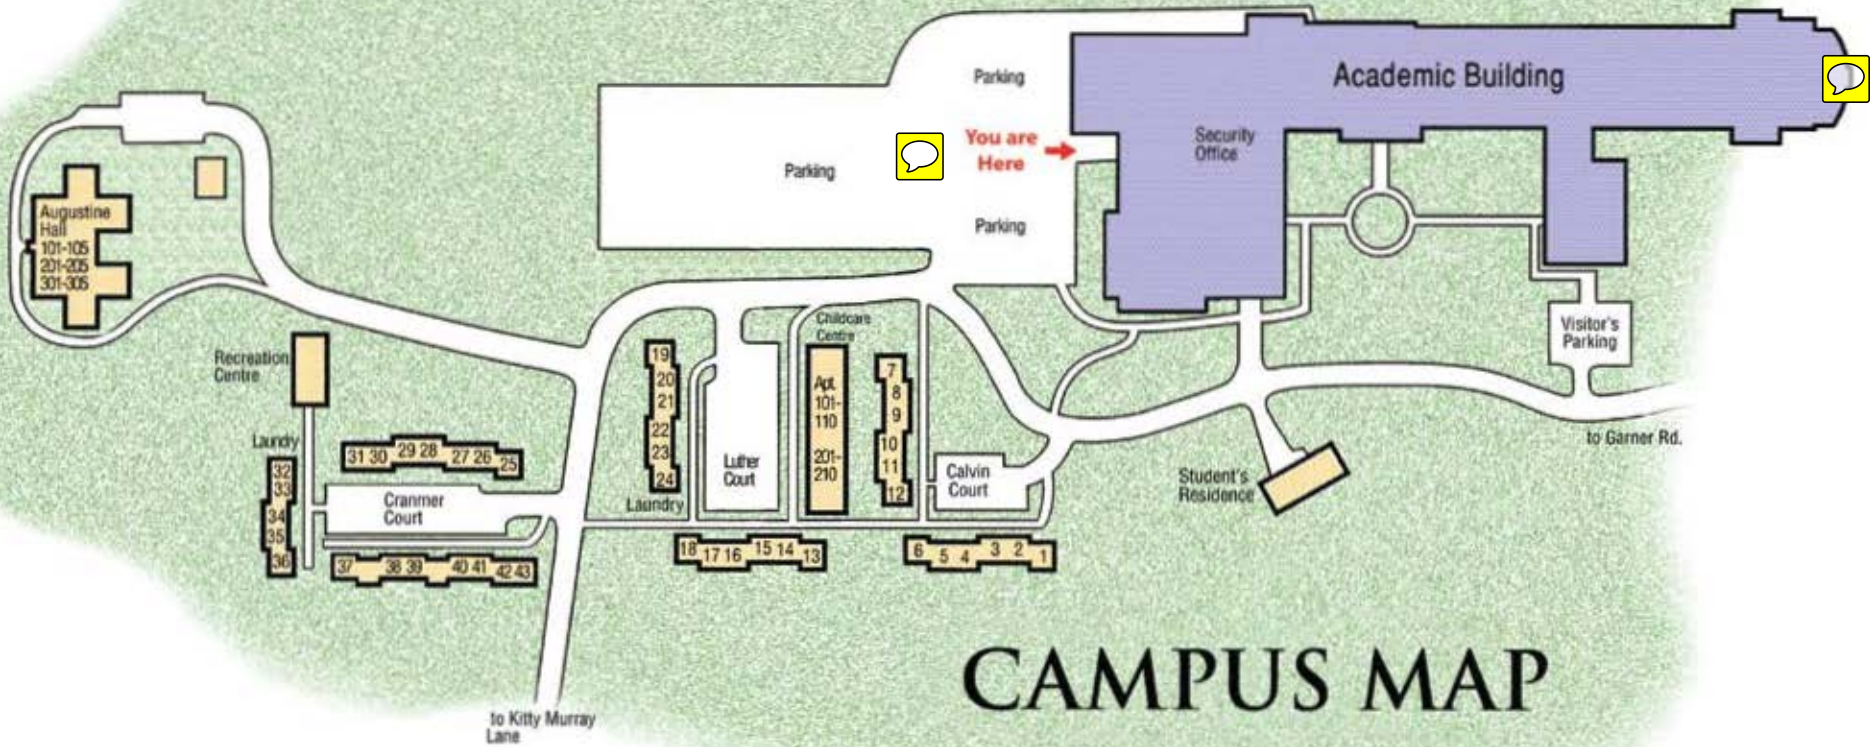

REDEEMER

University College

CAMPUS MAP

REDEEMER

UNIVERSITY COLLEGE

Academic Building Directory First Floor

LEGEND

- 100 Student Services/Recruitment/CLEAR
- 100X Chaplain
- 101 Academic Office
- 102 Deans/Research & Development
- 103 Information Technology
- 107 Psychology/Language Lab
- 108 Computer Lab
- 109 Teaching Computer Lab
- 110 Library
- 110D Teacher Education Resource Centre
- 111 Faculty Office Pod
- 113 Executive Dining Hall**
- 114 Student Senate Office
- 116 Bookstore
- 120 Dining Hall

- 123 Market/Williams Coffee Pub
- 124 Food Services
- 124A Refresh
- 125 Music Centre
- 126A Security Office
- 127 Faculty Office Pod
- 128 Faculty Office Pod
- 129 Campus Services/Box Office
- 129A Meeting Room
- 130 Auditorium
- 144 Studio Theatre
- 148 Maintenance
- 150 Gymnasium
- 151 Athletic Centre
- 151A Weight Room

- ENT** -Entrance
- E** -Elevator
- P** -Parking
- W** -Women's Washroom
- M** -Men's Washrooms

REDEEMER
UNIVERSITY COLLEGE
Academic Building Directory
Second Floor

LEGEND

- 200 President's Office
- 201 Administration & Finance Office
- 202 Meeting Room
- 203 Advancement Office
- 204 Meeting Room
- 207 Education Department
- 208 Faculty Office Pad
- 210-212 Classrooms
- 213-214 **Lecture Halls**
- 215 Classroom
- 218 Classroom
- 219 Faculty Office Pad
- 220 Classroom
- 221 Faculty Office Pad
- 222 Writing Centre
- 223 Computer Science Lab