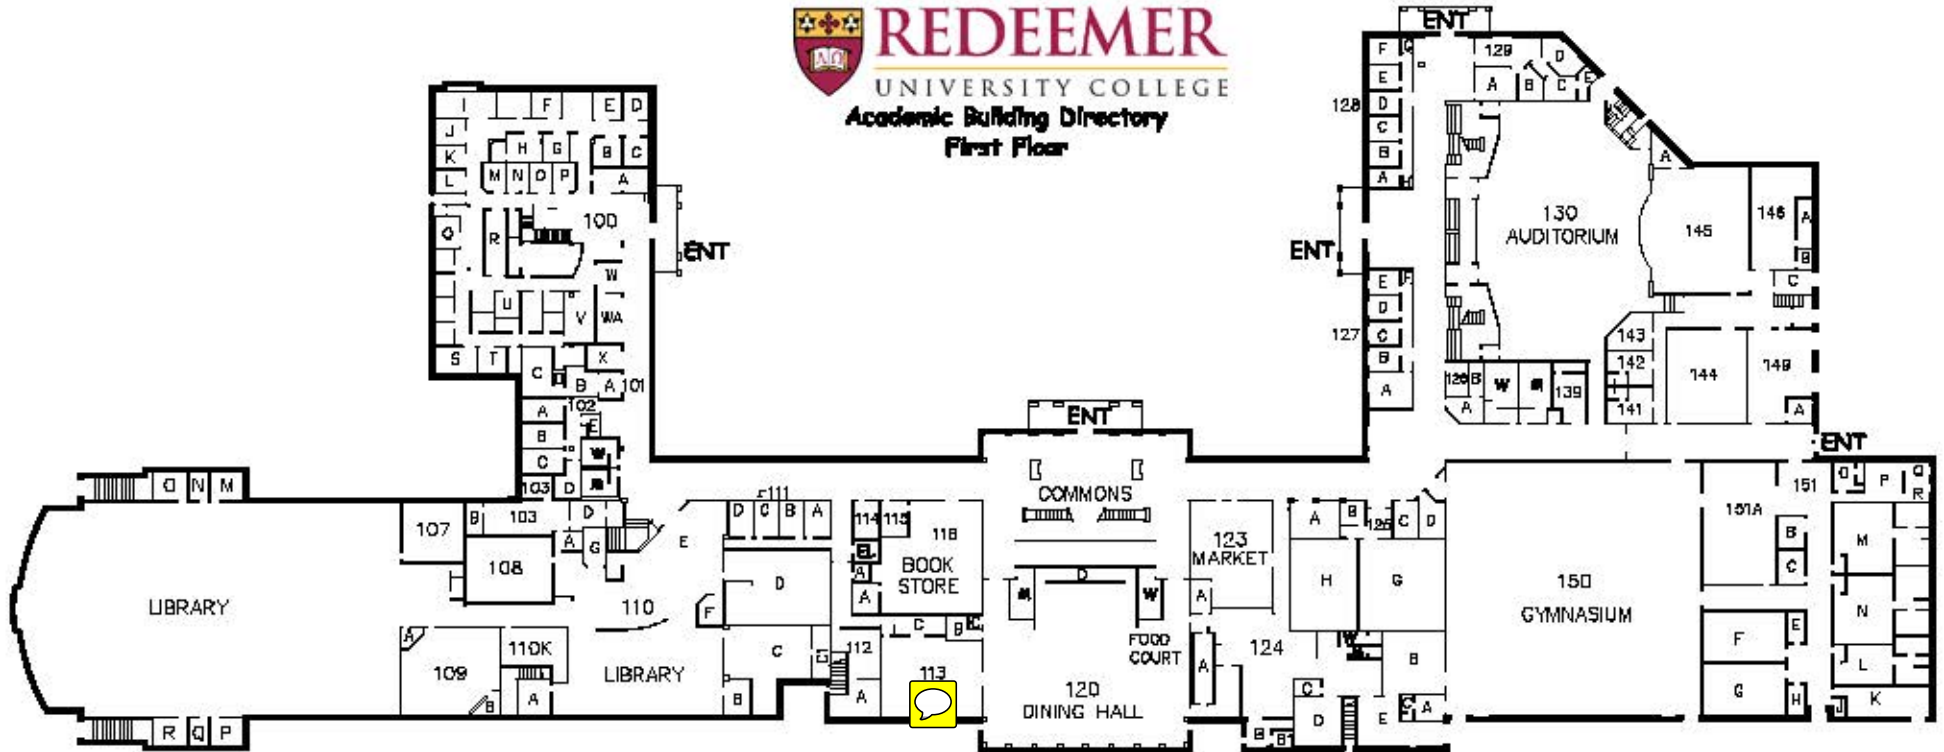

REDEEMER

University College

CAMPUS MAP

REDEEMER

UNIVERSITY COLLEGE

Academic Building Directory First Floor

LEGEND

- 100 Student Services/Recruitment/CLEAR
- 100X Chaplain
- 101 Academic Office
- 102 Deans/Research & Development
- 103 Information Technology
- 107 Psychology/Language Lab
- 108 Computer Lab
- 109 Teaching Computer Lab
- 110 Library
- 110D Teacher Education Resource Centre
- 111 Faculty Office Pod
- 113 Executive Dining Hall**
- 114 Student Senate Office
- 116 Bookstore
- 120 Dining Hall

- 123 Market/Williams Coffee Pub
- 124 Food Services
- 124A Refresh
- 125 Music Centre
- 126A Security Office
- 127 Faculty Office Pod
- 128 Faculty Office Pod
- 129 Campus Services/Box Office
- 129A Meeting Room
- 130 Auditorium
- 144 Studio Theatre
- 148 Maintenance
- 150 Gymnasium
- 151 Athletic Centre
- 151A Weight Room

- ENT** -Entrance
- E** -Elevator
- P** -Parking
- W** -Women's Washroom
- M** -Men's Washrooms

REDEEMER
UNIVERSITY COLLEGE
Academic Building Directory
Second Floor

LEGEND

- 200 President's Office
- 201 Administration & Finance Office
- 202 Meeting Room
- 203 Advancement Office
- 204 Meeting Room
- 207 Education Department
- 208 Faculty Office Pad
- 210-212 Classrooms
- 213-214 **Lecture Halls**
- 215 Classroom
- 218 Classroom
- 219 Faculty Office Pad
- 220 Classroom
- 221 Faculty Office Pad
- 222 Writing Centre
- 223 Computer Science Lab

-  -Elevator
-  -Women's Washroom
-  -Men's Washrooms